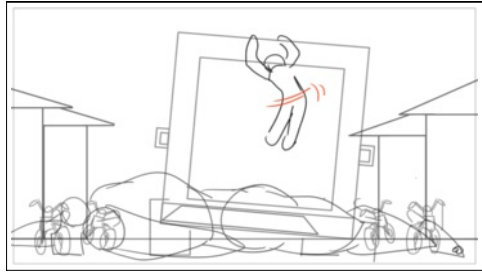

Scene	Duration	Panel	Duration
1	15:00	13	01:00